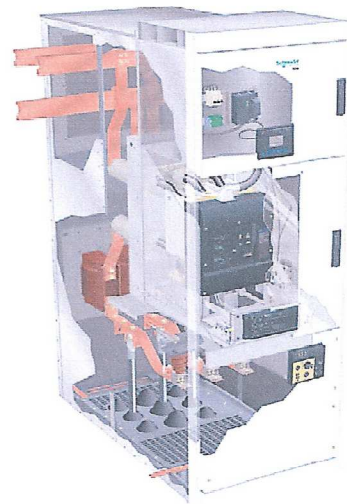

## **3C ENGINEERING CO**

**DINH CONG THANH TRI  
HANOI  
VIETNAM**

to manufacture and sell  
**NEX 17.5kV**  
type-tested switchboards

Schneider Electric™ licensed panel builders receive training on the latest technologies and standards and are audited on a regular basis to ensure that they deliver the best service and performance.