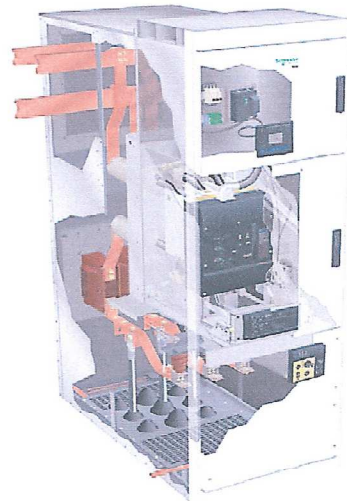

Certificate Licensed partner

Schneider Electric Industries SAS has licensed

3C ENGINEERING CO

**DINH CONG THANH TRI
HANOI
VIETNAM**

to manufacture and sell
NEX 24kV
type-tested switchboards.

Schneider Electric™ licensed panel builders receive training on the latest technologies and standards and are audited on a regular basis to ensure that they deliver the best service and performance.